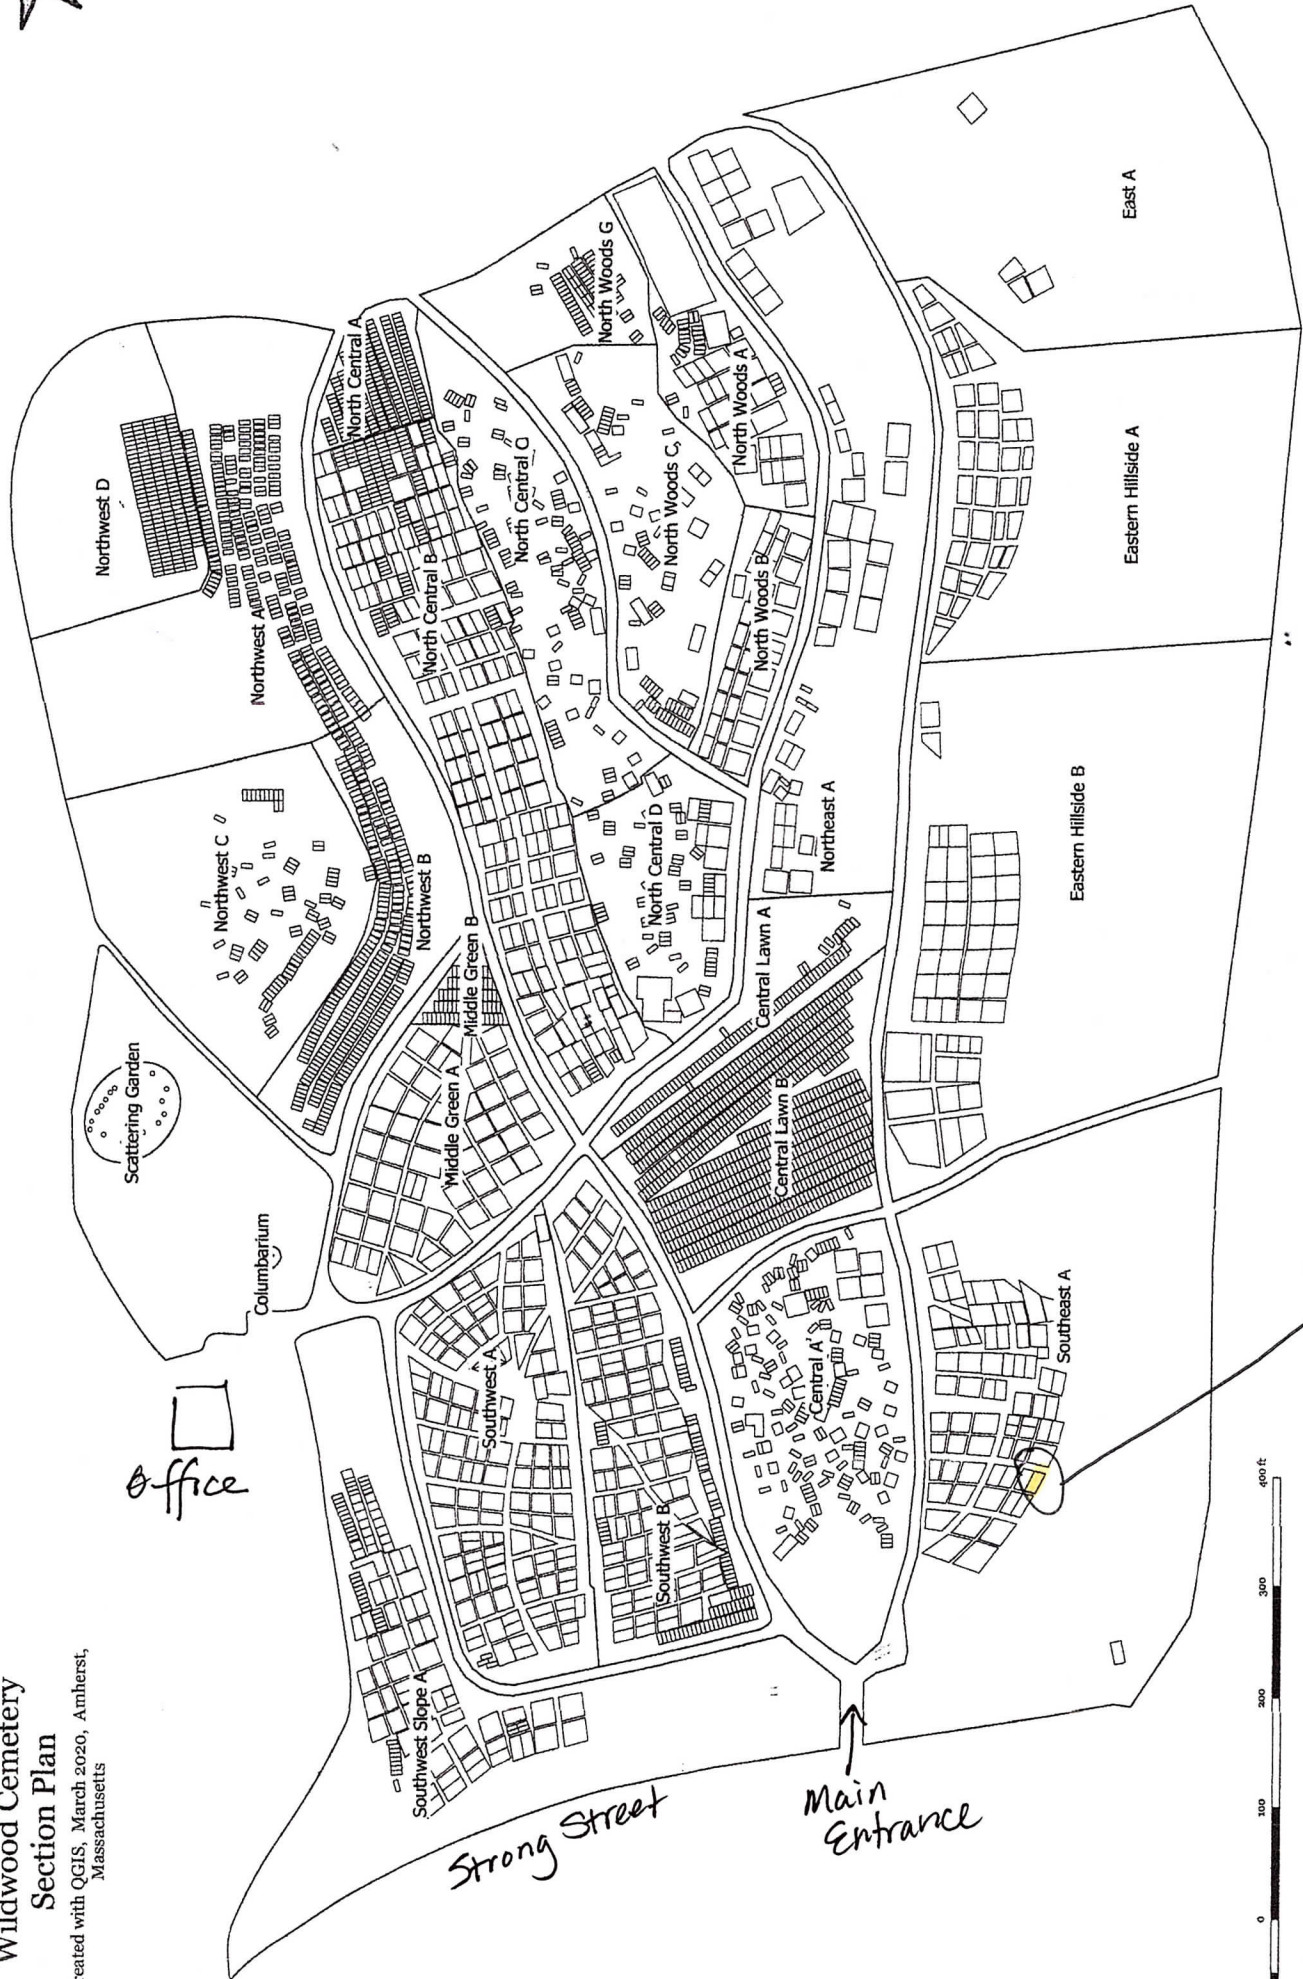

Wildwood Cemetery Section Plan

Created with QGIS, March 2020, Amherst,
Massachusetts

Josiah C. Hasbrook